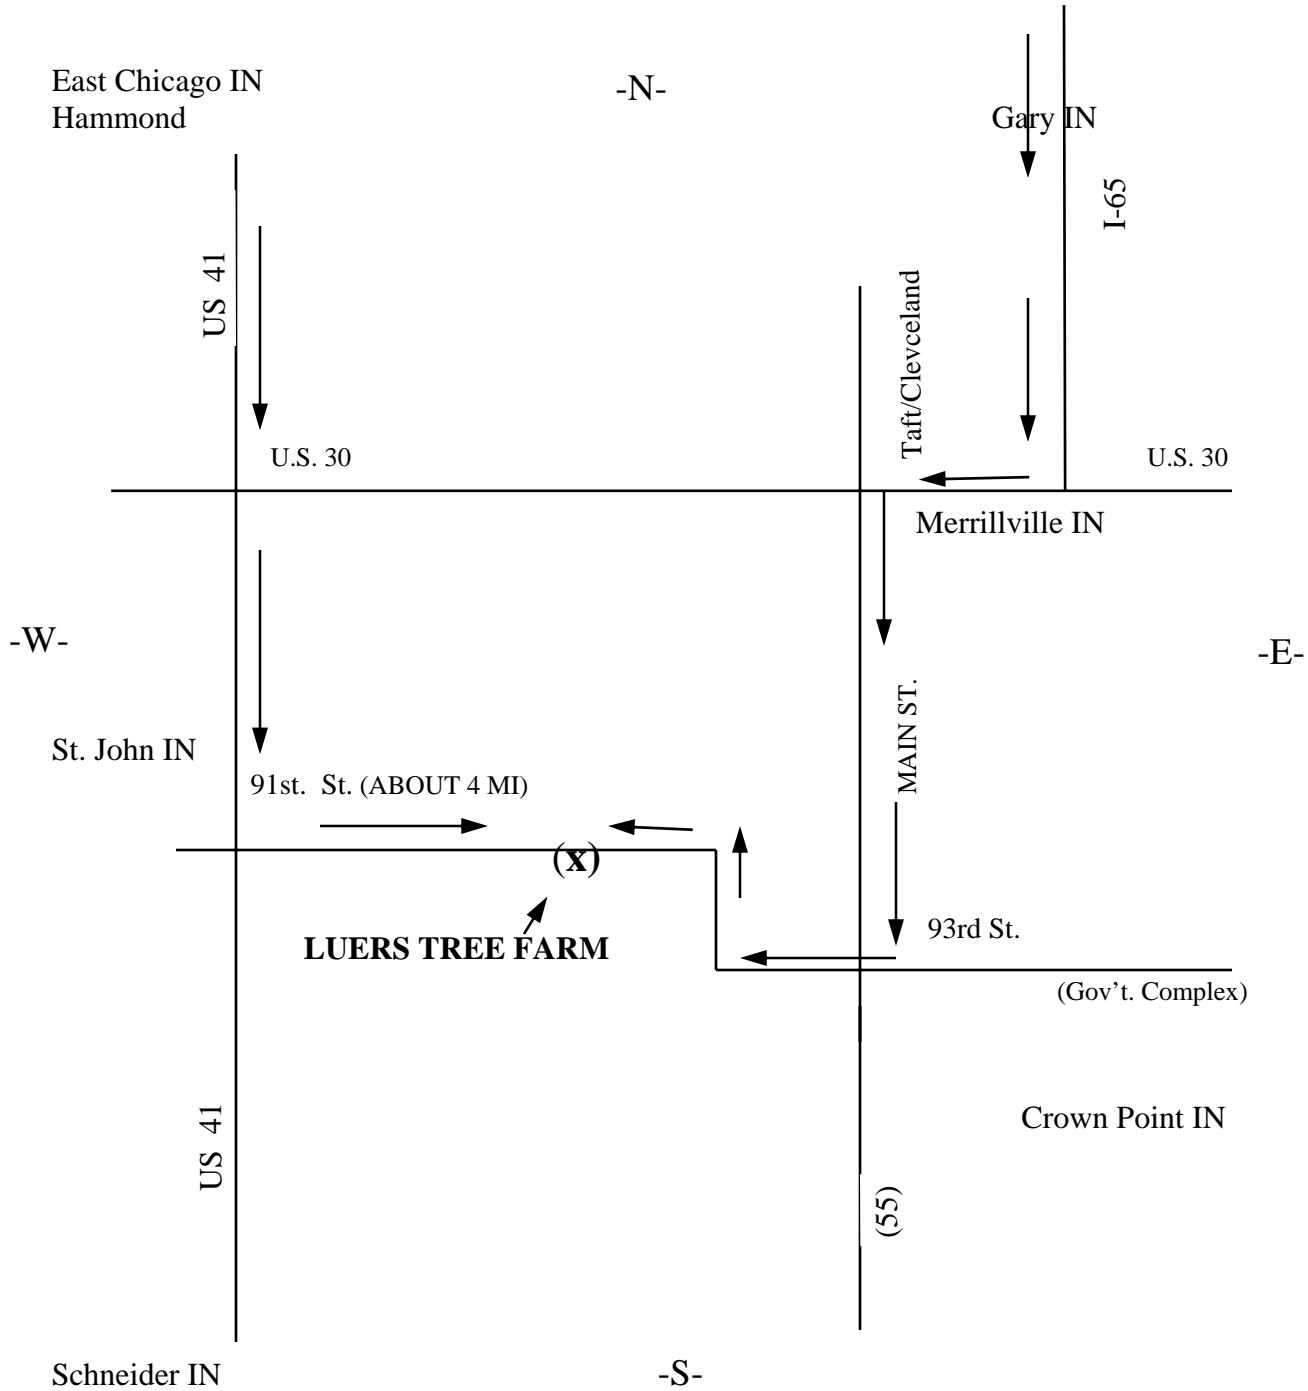

LUERS TREE FARM
 5705 W. 91st. St.
 Crown Point, IN

From East Chicago, Hammond, etc. go south on US 41 til you get to St. John, turn left on 91st. st. (St. John the Evangelist Church is on the right) Go about 4 miles, you'll see a sign with Luers Tree Farm on it.

From Gary, Merrillville, etc. go south on Cleveland/Taft til you get to Crown Point Main St.(55). Turn right on 93rd, by the Government Complex. Go around until you hit 91st. St. then make a left until you see the sign with Luers Tree Farm on it.

From I-65 - Exit on US 30 West to Cleveland (55) and take a left. Go to 93rd St. and go around Gov't. Complex until you meet with 91st. St. Go about 1 mile until you see a Sign with Luers Tree Farm on it.